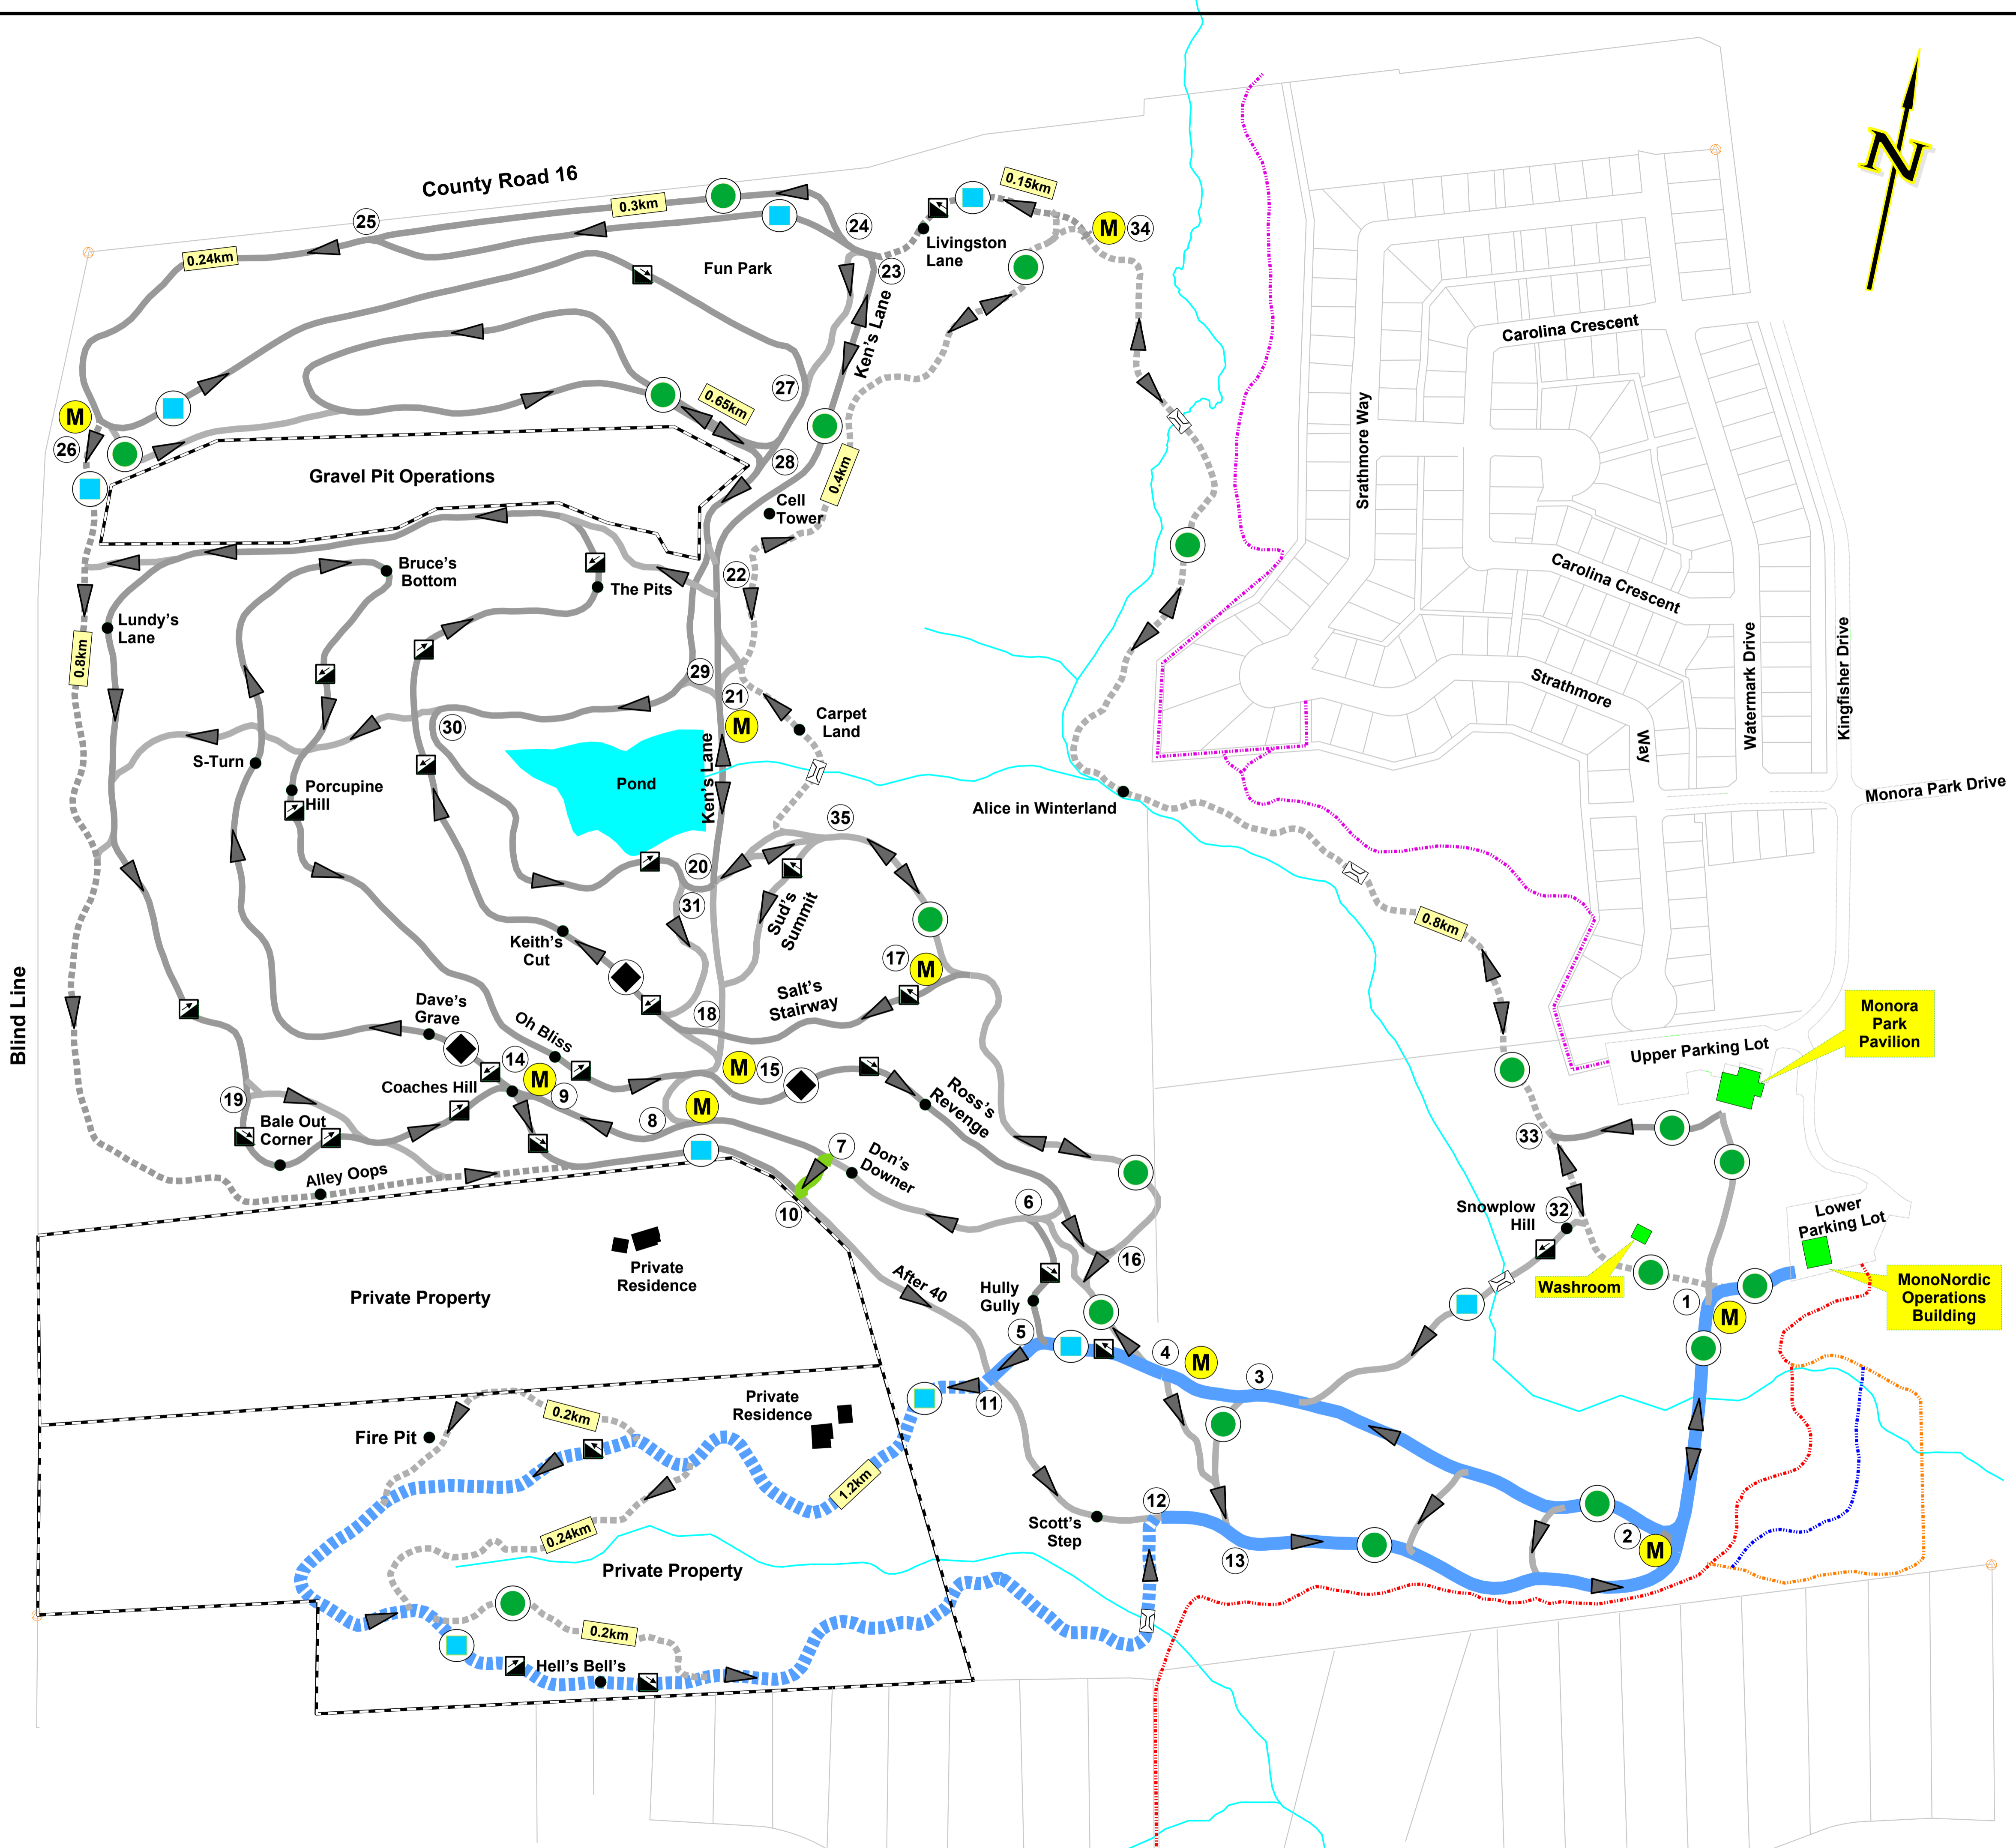

Blue Route Classic Only Intermediate 2.3km

Legend

- Trail Map
 - Post Location Number
 - Bridges
 - Novice
 - Intermediate
 - Advanced
 - Steep Uphill/Downhill – Caution!
 - Ski Direction - 2 Way
 - Ski Direction – One Way
-
- Private Property: Stay on Trails during Ski Season and Do Not Enter during Walking Season. Gravel Pit Operations: Do Not Enter Active Area
 - Watercourse
 - Waterbody

Mono Nordic Ski Club
500 Monora Park Drive
Mono, Ontario
L9W 0E1
www.mononordic.com
Phone: 519-939-9608

Town of Mono
347209 Mono Centre Road
Mono, ON
L9W 6S3
www.townofmono.com
Phone: 519-941-3599